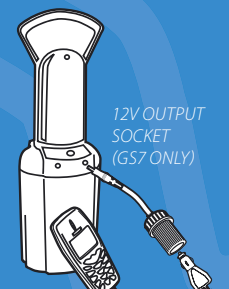

SOLAR PANEL  
(OPTIONAL)

CHARGE FROM SOLAR PANEL

MAINS ADAPTER  
(OPTIONAL)

CHARGE FROM MAINS

VEHICLE ADAPTER  
(OPTIONAL)

CHARGE FROM VEHICLE

12V OUTPUT  
SOCKET  
(GS7 ONLY)

CHARGE YOUR MOBILE