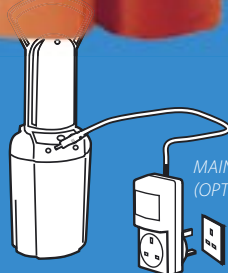

MAINS ADAPTER
(OPTIONAL)

CHARGE FROM MAINS